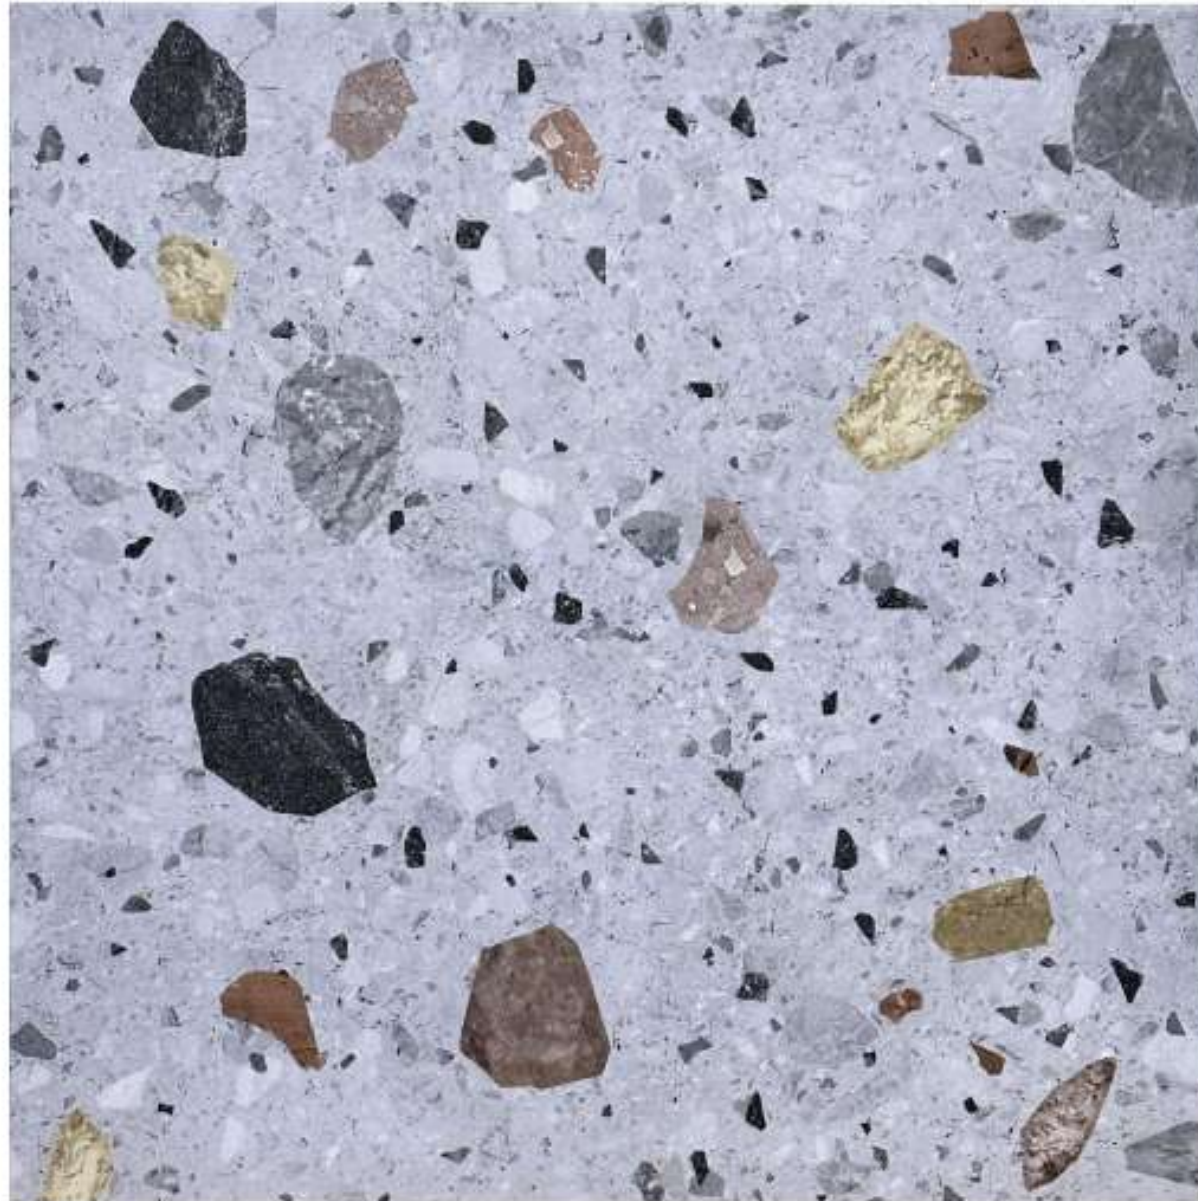

ITEM NO: **MH5021**

RIYADH CERAMICS

SIZE

42x42 CM

THICKNESS

12 MM

MATT TILES

SQM/BOX

1.59 M²